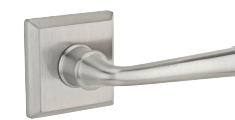

Visit Baldwinhardware.com to create your custom configuration with Baldwin's virtual lock designer

MIX & MATCH FOR YOUR CUSTOM LOOK

HANDLESETS

Chesapeake
with Curve Lever

Columbus
with Ellipse Knob

Del Mar
with Curve Lever

HANDLESETS

DEADBOLTS

KNOBS

LEVERS

FINISHES

TRADITIONAL

Elizabeth
with Decorative Lever

Napa
with Round Knob

New Hampshire
with Traditional Knob

Westcliff
with Decorative Lever

Traditional Round Deadbolt

Traditional Square Deadbolt

Traditional Arch Deadbolt

Ellipse
with Traditional Round Rose

Round
with Traditional Square Rose

Traditional
with Traditional Arch Rose

Curve
with Traditional Round Rose

Federal
with Traditional Square Rose

Decorative
with Traditional Arch Rose

Polished Brass

Matte Brass & Black

Polished Chrome

Satin Nickel