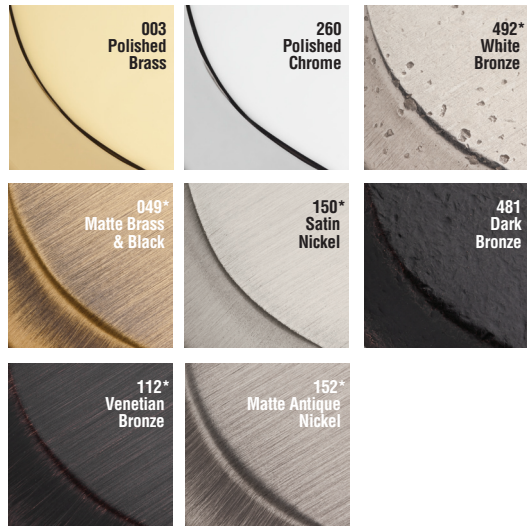

FINISHES

*HAND-RELIEVED FINISHES

BALDWIN | RESERVE™

The Baldwin Story

Since 1946, Baldwin Hardware has delivered modern luxury to discriminating homeowners, architects, and designers through superior design, craftsmanship, and functionality.

Superior Quality

Baldwin Reserve is made of solid forged construction to last a lifetime, supported by an industry leading Limited Lifetime Mechanical and Limited 25-year Finish Warranty.

Authentic Designs

Authentic designs and eight hand crafted finishes provide homeowners a customized look that will make a lasting impression.

Mix & Match

Personalize your home with a custom configuration that combines Baldwin's legacy of craftsmanship with a custom look for every architectural style.

- Mix-and-match knobs, levers, roses, and finishes to reflect your home decor
- Architecturally inspired designs include traditional, contemporary, and rustic
- Eight hand crafted finishes to customize the look of your hardware

Visit Baldwinhardware.com to create your custom configuration with Baldwin's virtual lock designer

MIX & MATCH FOR YOUR CUSTOM LOOK